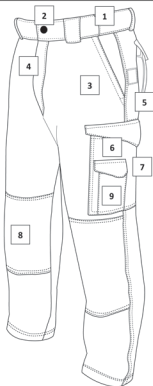

TRU-SPEC® 24-7 Series™ Pants - Men's

Detail Specification

GENERAL DESIGN & DESCRIPTION

The TRU-SPEC® 24-7 Series™ pants are constructed from either rugged, lightweight 6.5 oz. polyester cotton rip-stop with Teflon® coating or 8.5 oz. 100% cotton canvas material with an engineered dimensional fit. It shall have a self-adjusting comfort fit slider waistband with a TRU-SPEC® original Prym™ snap closure and YKK® brass zipper fly. It shall have 1-1/2" wide belt loops with 2" belt loop openings. There are 2 deep front slashed pockets, 2 signature 24-7 Series™ cargo pockets with hook & loop closure flaps and bellowed side gussets as well as 2 internal magazine compartments in both cargo pockets and 2 signature 24-7 Series™ back pockets with hook & loop closure flaps. 2 Cell phone/ magazine pockets with hook & loop closure flaps shall be attached to the outside of the cargo pockets. It shall have 2 knife/ accessory pockets. Also, it has reinforced knees with inside openings for knee pad inserts. Seat seams, side seams, crotch and inseams are of safety stitch construction with double needle topstitching on the side seam, crotch and seat seam.